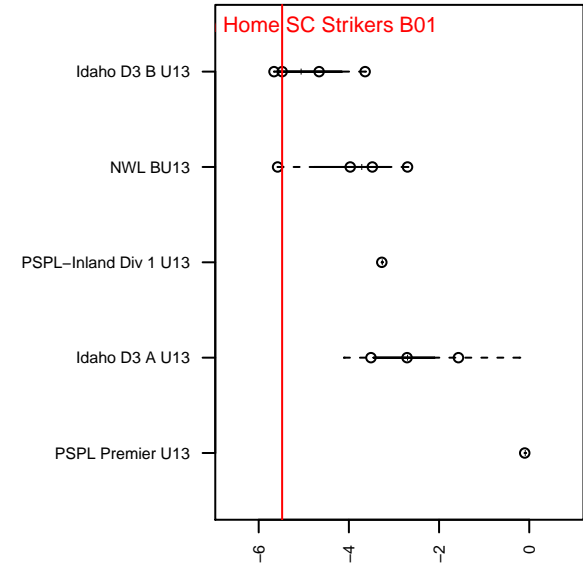

Mountain Home SC Strikers B01

Mountain Home SC
 Mountain Home, ID
 B01 total strength=588
 attack=0.95 defense=0.24
 fall league = Idaho D3 B U13
 spr league = Spr Idaho D3 B U13

alt names used:
 MOUNTAIN HOME
 MOUNTAIN HOME SC

Venues played:
 2013 Spr Idaho D3 West U12
 2014 Idaho D3 B U13
 2014 Spr Idaho D3 B U13

Mountain Home SC Strikers B01
 Dots are actual minus expected GF (blue circles) and GA (red triangles).
 Blue line is smoothed change in attack strength. Red is smoothed change in defense strength.

**attack and defense variance (black dot)
relative to other teams
and top 10 in region**

**attack and defense rating
relative to others at age
and all opponents in last 13 months**

Performance relative to 13 month average